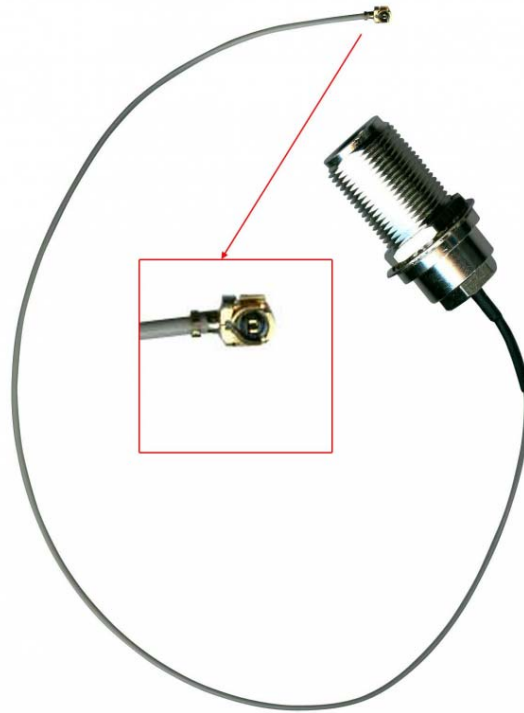

## ACUFL

U.fl-HIROSE'S Nfemale pigtail cable for adding external antennas

Fits R52 and R52H

Product code	ACUFL
Format	uFL